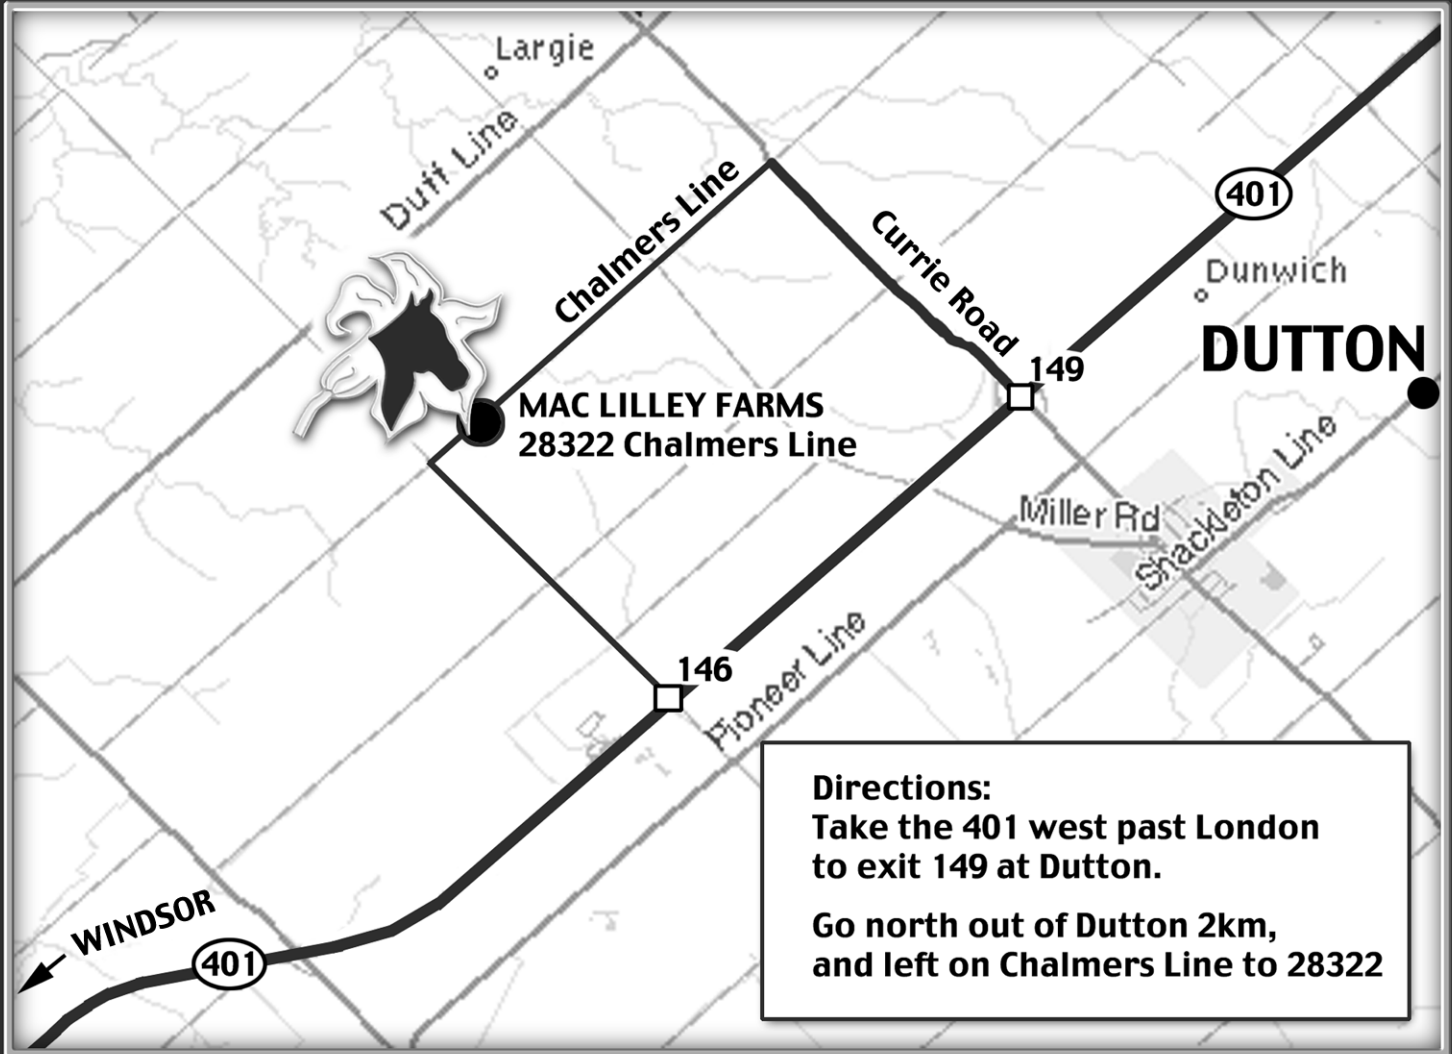

MAC LILLEY FARMS – 28322 Chalmers Line, RR#1 Dutton, ON, Canada N0L 1J0

**Directions:**

Take the 401 west past London to exit 149 at Dutton.

Go north out of Dutton 2km, and left on Chalmers Line to 28322